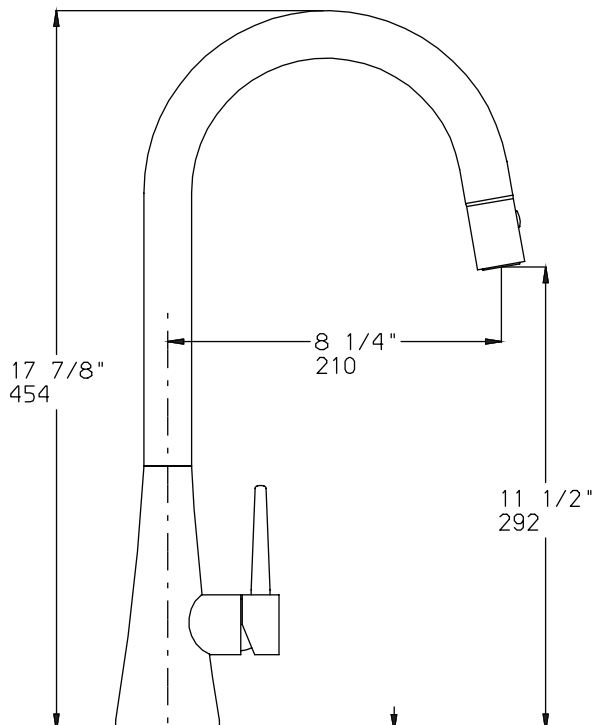

Contemporary Pull-Down Kitchen Faucet

FA020 | Stainless Steel

HÄHN®

Features and Product Information

- Modern pull-down design
- Single-lever handle
- Sprayhead with two water flow options diverts from spray to stream
- Stainless Steel Finish
- Extra long (60") double-braided stainless steel hose
- Ceramic disc cartridge for trouble-free service
- Solid brass construction
- Single-mount application

Technical Diagram